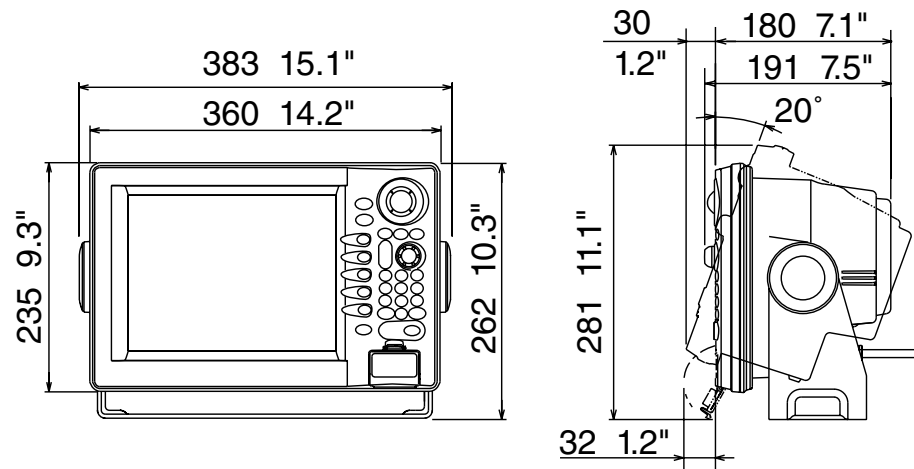

NavNet vx2 10.4" LCD Display Dimensional Drawings

10.4" LCD (Bracket Mount)

6.0 kg 13.2 lb

10.4" LCD (Flush Mount)

5.2 kg 11.5 lb